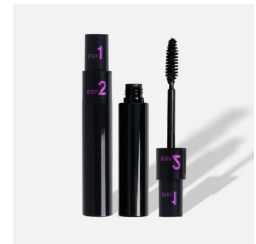

- LP08**
- ✔ Matte Lipliner
- ✔ US \$0.78 - 1.08

- EG01
- Lash Glue
- US \$0.61 - 0.70

- EG03
- Lash Glue
- US \$0.88 - 1.20

- EG04
- Lash Glue
- US \$6.60 - 7.30

- EG08
- Lash Glue
- US \$2.02 - 2.35

- EG10
- Lash Glue
- US \$2.07 - 2.52

- LLGB01
- Glue Balm
- US \$1.98 - 2.80

- LS01
- Lash Shampoo
- US \$0.82 - 0.89

- LS02
- Lash Shampoo Mousse
- US \$1.66 - 1.89

- LS03
- Lash Clean Gel
- US \$2.59 - 3.99

- MSA01
- Mascara
- US \$1.20 - 1.92

- MSA02
- Double Ended Mascara
- US \$2.28 - 2.65

- MSA03
- Silver Double Ended Mascara
- US \$1.55 - 1.99

- MSA04
- ☑ Double Ended Mascara
- ☑ US \$1.75 - 2.12

- MSA06
- ☑ Mascara
- ☑ US \$0.85 - 1.12

- MSA07
- ☑ Colored Mascara
- ☑ US \$1.00 - 1.39

- MSA08
- ☑ Double Ended Mascara
- ☑ US \$2.42 - 2.54

- MSA10
- ☑ Silicone Brush Mascara

- MSA11
- ☑ Mascara
- ☑ US \$1.73 - 1.98

- Set04-1
- ☑ Lash Lift Kit
- ☑ US \$5.50 - 6.30

- Set04-2
- ☑ Lash Lift Kit
- ☑ US \$5.50 - 6.30